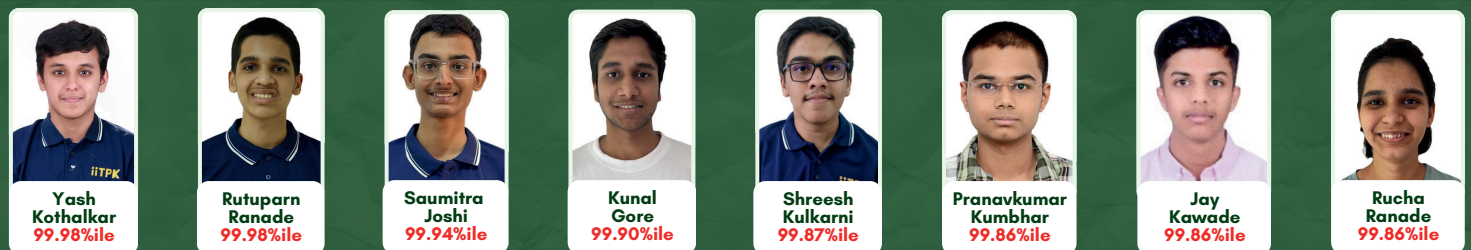

MHT-CET 2024 RESULTS